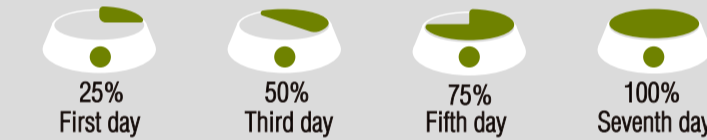

How To Switch

Production information

Imported and distributed: Amavet Veterinary Medicine Business JSC
Address: AD03-11, Anh Dao Road, Vinhomes Riverside Ecological Urban Area, Phuc Loi ward, Ha Noi City, Vietnam
Tel: +84 2436762933
Fax: +84-24-3870116
Website: amavet.com.vn
Manufacturing enterprise: Tai'an Guotai Min'an Pet Food Co., LTD
Production address: Fan Town Economic Industrial Park, Dayue District, Tai'an City, Shandong Province
Production License number: Lu Si Zheng (2023) 09083
Product standard number: Q/GTMA 001
Storage conditions and methods: Stored in unopened packing and in cool and dry condition
Production date: See the back of the packaging bag
Shelf life: 18 months after date of manufacture