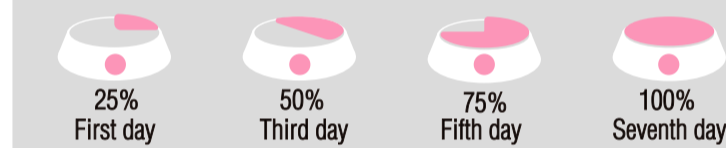

How To Switch

Production information

Imported and distributed:Amavet Veterinary Medicine Business JSC
Address: AD03-11, Anh Dao Road, Vinhomes Riverside Ecological Urban Area, Phuoc Loi ward-Ha Noi City, Vietnam
Tel:+84 2436762933
Fax:+84-24-3870116
Website: amavet.com.vn
Manufacturing enterprise:Tai 'an Guotai Min 'an Pet Food Co., LTD
Production address:Fan Town Economic Industrial Park, Dayue District, Tai 'an City, Shandong Province
Production License number:Lu Si Zheng (2023) 09083
Product standard number:Q/GTMA 001
Storage conditions and methods:Stored in unopened packing and in cool and dry condition
Production date:See the back of the packaging bag
Shelf life:18 months after date of manufacture

Product Quality Inspection Certificate