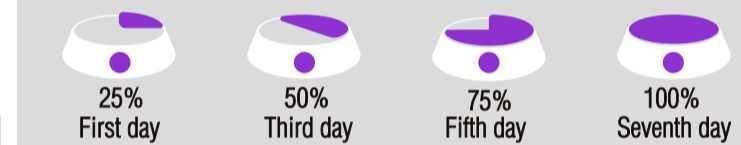

How To Switch

Production information

Imported and distributed: Amavet Veterinary Medicine Business JSC
Address: AD03-11, Anh Dao Road, Vinhomes Riverside Ecological Urban Area, Phuoc Loi ward, Ha Noi City, Vietnam
Tel: +84 2436762933
Fax: +84-24-3870116
Website: amavet.com.vn
Manufacturing enterprise: Tai'an Guotai Min'an Pet Food Co., LTD
Production address: Fan Town Economic Industrial Park, Dayue District, Tai'an City, Shandong Province
Production License number: Lu Si Zheng (2023) 09083
Product standard number: Q/GTMA 001
Storage conditions and methods: Stored in unopened packing and in cool and dry condition
Production date: See the back of the packaging bag
Shelf life: 18 months after date of manufacture

成期系列
CÁM CHO
MÈO
TRƯỜNG
THÀNH