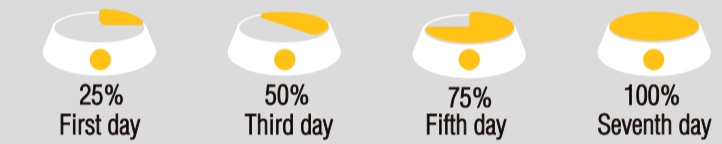

How To Switch

Production information

Imported and distributed: Amavet Veterinary Medicine Business JSC
Address: AD03-11, Anh Dao Road, Vinhomes Riverside Ecological Urban Area, Phuc Loi ward, Ha Noi City, Vietnam
Tel: +84 2436762933
Fax: +84 24-3870116
Website: amavet.com.vn
Manufacturing enterprise: Tai'an Guotai Min'an Pet Food Co., LTD
Production address: Fan Town Economic Industrial Park, Dayue District, Tai'an City, Shandong Province
Production License number: Lu Si Zheng (2023) 09083
Product standard number: Q/GTMA 001
Storage conditions and methods: Stored in unopened packing and in cool and dry condition
Production date: See the back of the packaging bag
Shelf life: 18 months after date of manufacture

鸡肉紫薯

	纯粮 CÁM HỖN HỢP HOÀN CHỈNH	营养繁育犬粮 (鸡肉&紫薯) Complete nutritious breeding dog food (chicken and purple potato) 军队警犬专用粮	1千克/包, 10包 /箱 1kg/túi, 10 túi/thùng giấy	24%protien 蛋白, 10%chất béo 脂肪	增强免疫