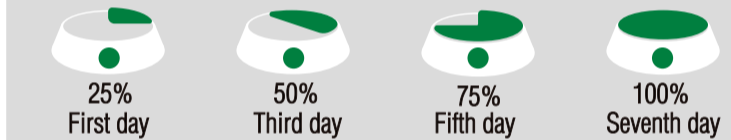

How To Switch

Production information

Imported and distributed: Amavet Veterinary Medicine Business JSC
Address: AD03-11, Anh Dao Road, Vinhomes Riverside Ecological Urban Area, Phuc Loi ward, Hai Noi City, Vietnam
Tel: +84 2436762933
Fax: +84-24-3870116
Website: amavet.com.vn
Manufacturing enterprise: Tai'an Guotai Min'an Pet Food Co., LTD
Production address: Fan Town Economic Industrial Park, Dayue District, Tai'an City, Shandong Province
Production License number: Lu Si Zheng (2023) 09083
Product standard number: Q/GTMA 001
Storage conditions and methods: Stored in unopened packing and in cool and dry condition
Production date: See the back of the packaging bag
Shelf life: 18 months after date of manufacture

Product Quality Inspection Certificate

成期系列
CÁM CHO
CHÓ
TRƯỞNG
THÀNH