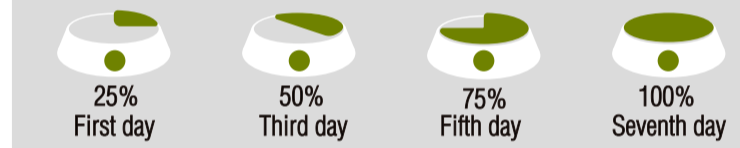

How To Switch

Production information

Imported and distributed: Amavet Veterinary Medicine Business JSC
Address: AD03-11, Anh Dao Road, Vinhomes Riverside Ecological Urban Area, Phuoc Loi, ward Ha Noi City, Vietnam
Tel: +84 2436762933
Fax: +84-24-3870116
Website: amavet.com.vn
Manufacturing enterprise: Tai'an Guotai Min'an Pet Food Co., LTD
Production address: Fan Town Economic Industrial Park, Dayue District, Tai'an City, Shandong Province
Production License number: Lu Si Zheng (2023) 09083
Product standard number: Q/GTMA 001
Storage conditions and methods: Stored in unopened packing and in cool and dry condition
Production date: See the back of the packaging bag
Shelf life: 18 months after date of manufacture