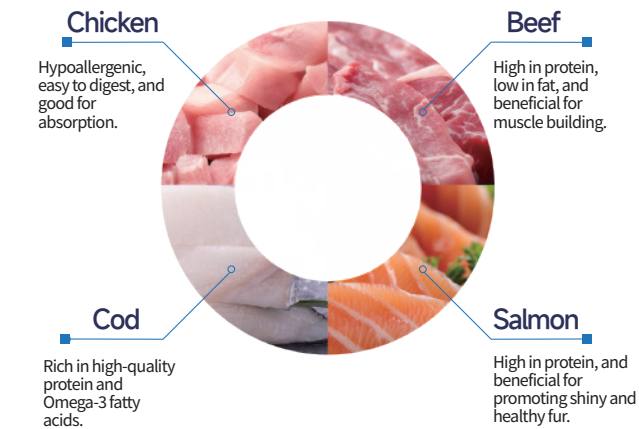

- Coat Beauty
- Immunity Surges
- Physique Max

BREEDING CAT FOOD

Chicken & Lactoferrin & DHA

- Promote absorption
- Bone Growth
- Physique MAX

POLICE DOG-SPECIFIC

Chicken & Purple Potato

- Physique Max
- Immunity Surges
- Intestinal Energy

ORAL CARE SPECIALIZED

Chicken & Beef Recipe

- Improve Oral Health
- For pet fur
- Physique Max

ORIGINAL HUNTING FORMULA:

Precious Meat Sources from Mountains and Seas, **100%** Fresh Meat, High Meat Content & High Protein

RICH IN NUTRIENTS:

- Animal Protein **≥96%**
- Crude protein **≥42%**
- Freeze-Dried Chicken Floss **6%**
- Pepsin Digestibility **93.7%**

FRESH MEATDOG FOOD

Net Content
1kg

Chicken & Purple Potato

Ingredient Composition

Deep-sea fish oil

Cod, Salmon Oil, Hair Shining & Nourishing

FULL-PRICED CAT FOOD

Net Content
1kg

CHICKEN & RABBIT RECIPE

28 Day Improve Oral Health

Ingredient Composition

Fresh chicken meat, Fresh free meat, Dehydrated chicken meat, Chicken oil, Fresh chicken liver, Fresh chicken heart, Sweet potato granules, Purple sweet potato granules, Enzymatically hydrolyzed chicken liver powder, Butter, Beet pulp, cellulose, Fish oil, yeast hydrolysate, Konjac flour, Egg yolk powder, Seaweed powder, Plantain seed, Cranberry powder, Blueberry powder